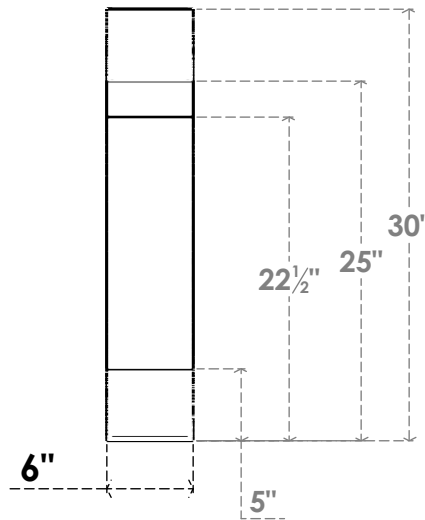

ITEM NUMBER: BRCPC060X26000X30000OLY

6"W X 26"D X 30"H OLYMPIC ARCHITECTURAL GRADE PVC CLOSED KNEE BRACE

SIDE PROFILE

FRONT PROFILE

ISOMETRIC

EKENA MILLWORK
2300 WEST MAIN ST.
CLARKSVILLE, TX 75426
TOLL FREE: 866-607-0453
WWW.EKENAMILLWORK.COM