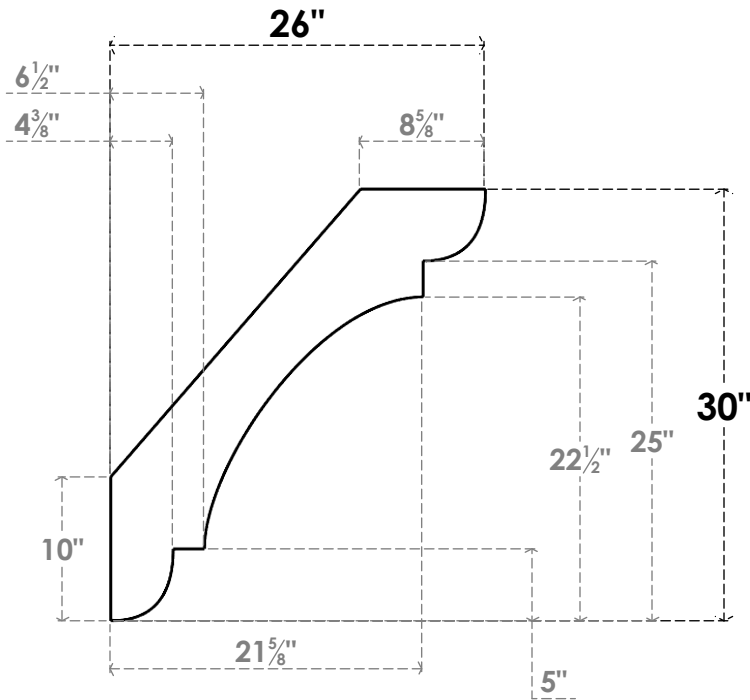

ITEM NUMBER: BRCPC060X26000X30000OLY

6"W X 26"D X 30"H OLYMPIC ARCHITECTURAL GRADE PVC CLOSED KNEE BRACE

SIDE PROFILE

FRONT PROFILE

ISOMETRIC

EKENA MILLWORK
2300 WEST MAIN ST.
CLARKSVILLE, TX 75426
TOLL FREE: 866-607-0453
WWW.EKENAMILLWORK.COM